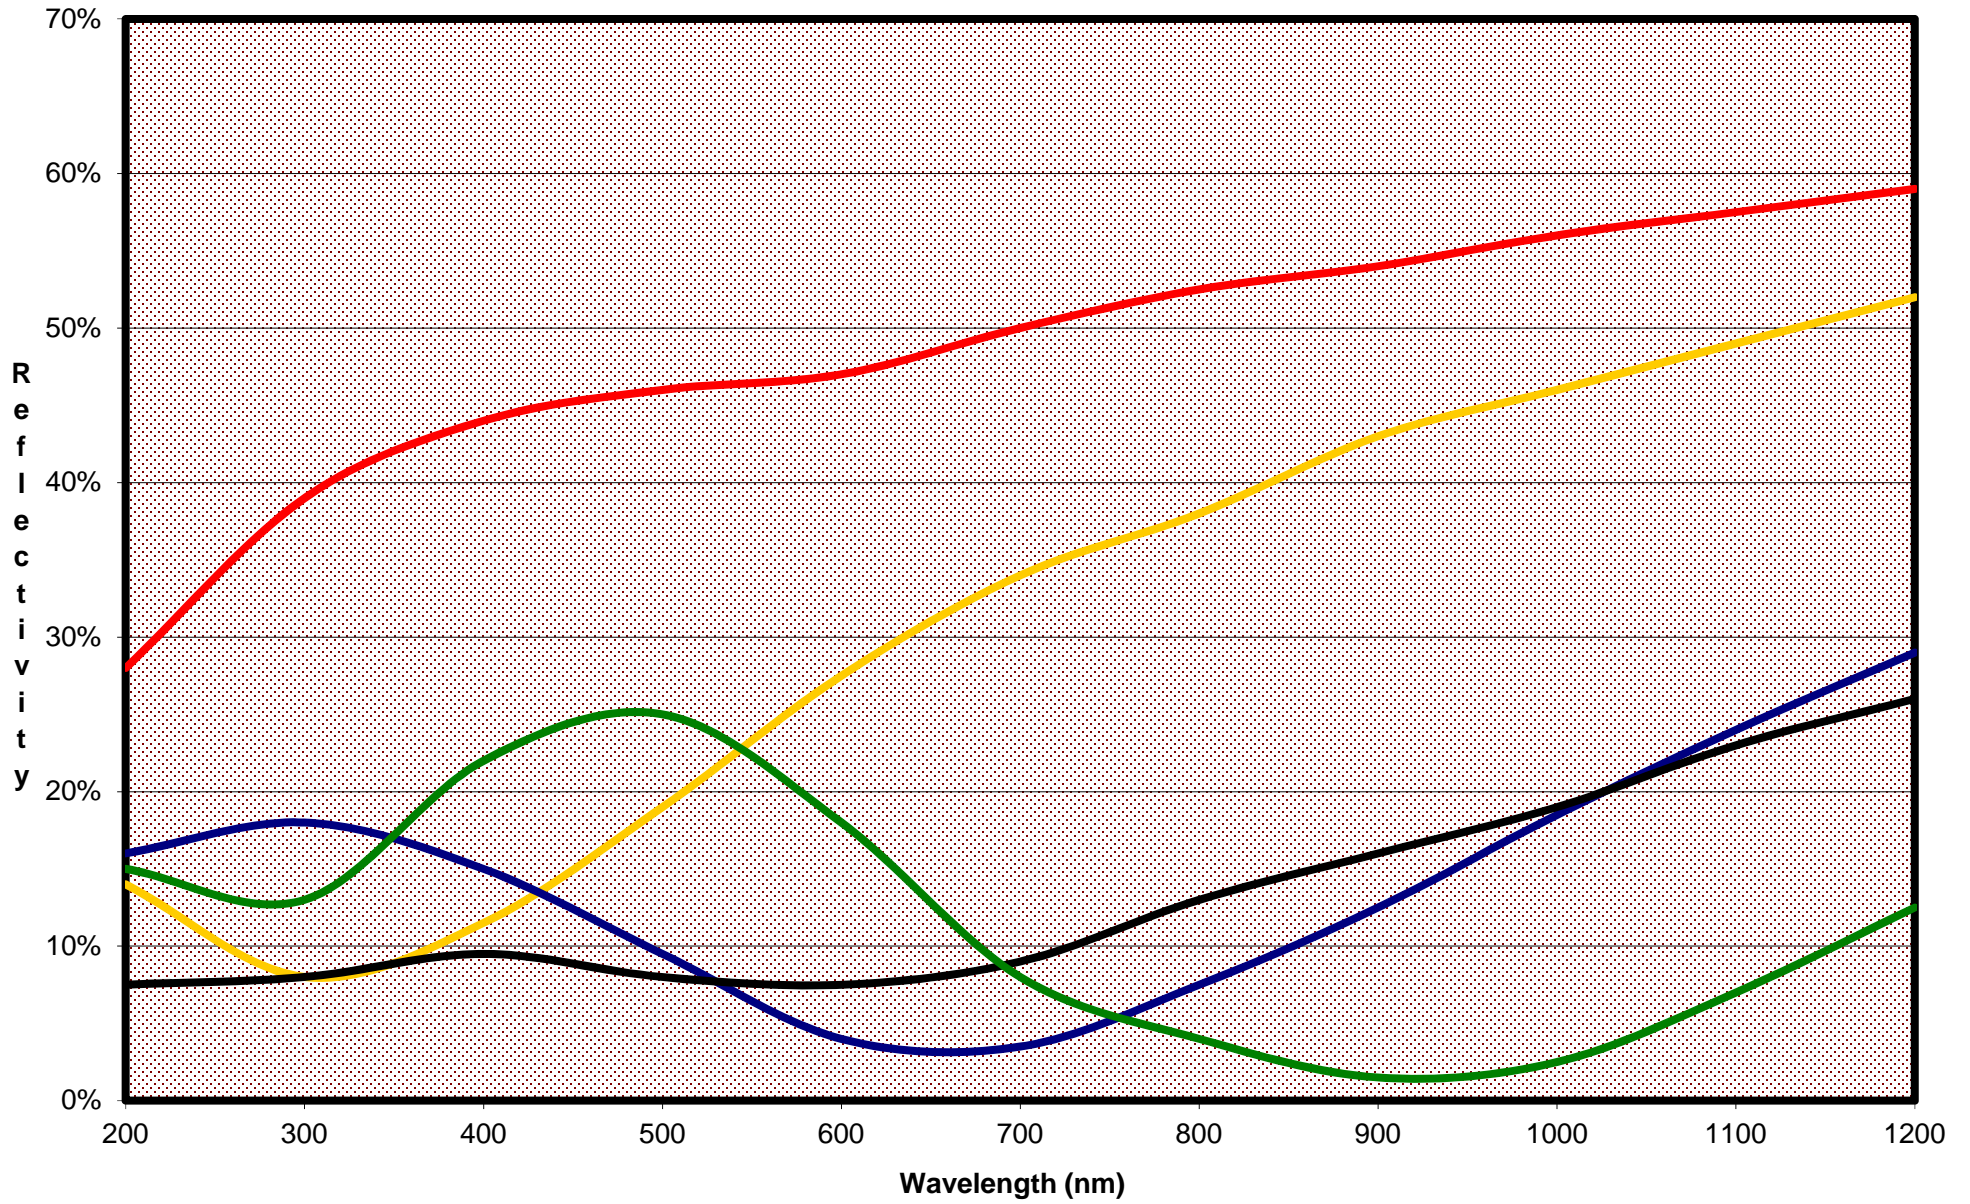

Chrome Reflectivity

Low Reflective Blue Chrome High Reflective Black Chrome Green Chrome